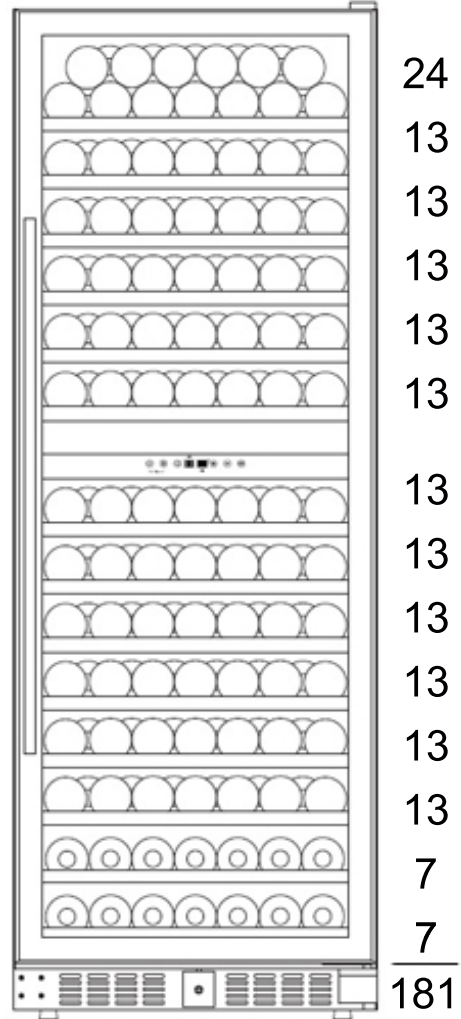

BOTTLE LOADING PLAN

DUNAVOX

DX-181.490

Standard 750mL Bordeaux bottle