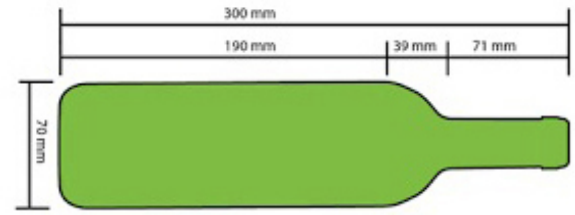

BOTTLE LOADING PLAN

DUNAVOX

DX-181.490

Standard 750mL Bordeaux bottle